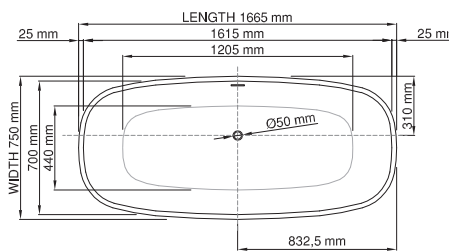

thin-edge

Product code: SBM060
 Size (l) x (w) x (h): 1665mm x 750mm x 475mm
 Waste to floor: 125mm
 Water capacity: 250 L
 Overflow: Internal overflow / No overflow
 Material: DADOquartz®
 Finish: Matte / Polished

Base dimensions: 785mm x 420mm
 Edge width: 25mm
 Waste diameter: 50mm
 Weight: 80kg

Shipping information

Packing dimensions: 1800mm x 850mm x 700mm
 Shipping mass: 130kg