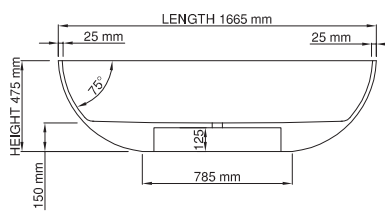

thin-edge

Product code: SBM060
 Size (l) x (w) x (h): 1665mm x 750mm x 475mm
 Waste to floor: 125mm
 Water capacity: 250 L
 Overflow: Internal overflow / No overflow
 Material: DADOquartz®
 Finish: Matte / Polished

Base dimensions: 785mm x 420mm
 Edge width: 25mm
 Waste diameter: 50mm
 Weight: 80kg

Shipping information

Packing dimensions: 1800mm x 850mm x 700mm
 Shipping mass: 130kg