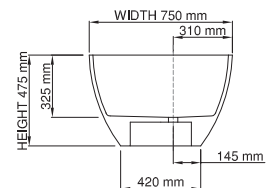

thin-edge

Product code: SBM060
 Size (l) x (w) x (h): 1665mm x 750mm x 475mm
 Waste to floor: 125mm
 Water capacity: 250 L
 Overflow: Internal overflow / No overflow
 Material: DADOquartz®
 Finish: Matte / Polished

Base dimensions: 785mm x 420mm
 Edge width: 25mm
 Waste diameter: 50mm
 Weight: 80kg

Shipping information

Packing dimensions: 1800mm x 850mm x 700mm
 Shipping mass: 130kg