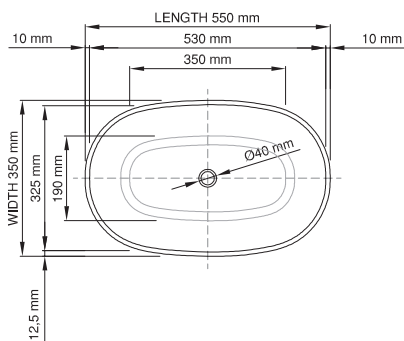

thin-edge

Product code: SWMBAS62
 Size (l) x (w) x (h): 550mm x 350mm x 125mm
 Top to waste: 115mm
 Overflow: Internal Overflow / No overflow
 Material: DADOquartz®
 Finish: Matte / Polished
 Mounting: Counter-top / Under-mount

Base dimensions: 330mm x 130mm
 Edge width: 10mm - 12.5mm
 Waste diameter: 40mm
 Weight: 10kg

Shipping information

Packing dimensions: 600mm x 400mm x 140mm
 Shipping mass: 12kg