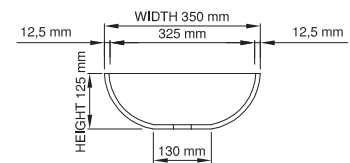

thin-edge

Product code: SWMBAS62
 Size (l) x (w) x (h): 550mm x 350mm x 125mm
 Top to waste: 115mm
 Overflow: Internal Overflow / No overflow
 Material: DADOquartz®
 Finish: Matte / Polished
 Mounting: Counter-top / Under-mount

Base dimensions: 330mm x 130mm
 Edge width: 10mm - 12.5mm
 Waste diameter: 40mm
 Weight: 10kg

Shipping information

Packing dimensions: 600mm x 400mm x 140mm
 Shipping mass: 12kg