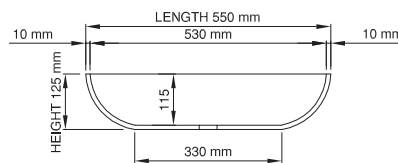

thin-edge

Product code: SWMBAS62
 Size (l) x (w) x (h): 550mm x 350mm x 125mm
 Top to waste: 115mm
 Overflow: Internal Overflow / No overflow
 Material: DADOquartz®
 Finish: Matte / Polished
 Mounting: Counter-top / Under-mount

Base dimensions: 330mm x 130mm
 Edge width: 10mm - 12.5mm
 Waste diameter: 40mm
 Weight: 10kg

Shipping information

Packing dimensions: 600mm x 400mm x 140mm
 Shipping mass: 12kg