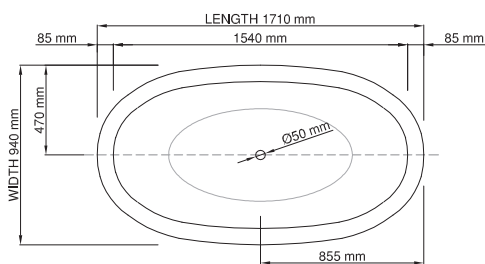

wide-edge

Product code: SBM041
 Size (l) x (w) x (h): 1710mm x 940mm x 550mm
 Waste to floor: 90mm
 Water capacity: 250 L
 Overflow: Internal overflow / No overflow
 Material: DADOquartz®
 Finish: Matte / Polished

Base dimensions: 785mm x 420mm
 Edge width: 85mm
 Waste diameter: 50mm
 Weight: 90kg

Shipping information

Packing dimensions: 1790mm x 980mm x 680mm
 Shipping mass: 140kg