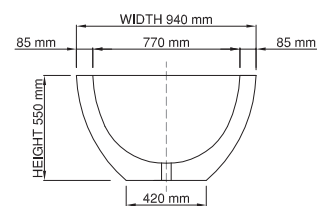

wide-edge

Product code: SBM041
 Size (l) x (w) x (h): 1710mm x 940mm x 550mm
 Waste to floor: 90mm
 Water capacity: 250 L
 Overflow: Internal overflow / No overflow
 Material: DADOquartz®
 Finish: Matte / Polished

Base dimensions: 785mm x 420mm
 Edge width: 85mm
 Waste diameter: 50mm
 Weight: 90kg

Shipping information

Packing dimensions: 1790mm x 980mm x 680mm
 Shipping mass: 140kg