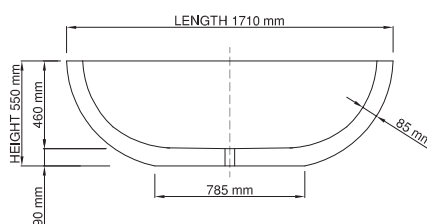

wide-edge

Product code: SBM041
 Size (l) x (w) x (h): 1710mm x 940mm x 550mm
 Waste to floor: 90mm
 Water capacity: 250 L
 Overflow: Internal overflow / No overflow
 Material: DADOquartz®
 Finish: Matte / Polished

Base dimensions: 785mm x 420mm
 Edge width: 85mm
 Waste diameter: 50mm
 Weight: 90kg

Shipping information

Packing dimensions: 1790mm x 980mm x 680mm
 Shipping mass: 140kg