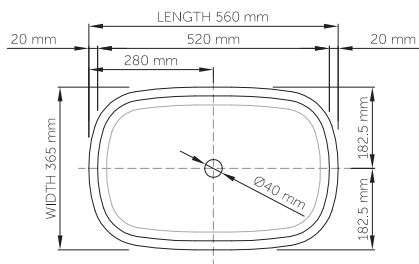

wide-edge

Product code: SWMBAS89  
 Size (l) x (w) x (h): 560mm x 365mm x 120mm  
 Top to waste: 100mm  
 Overflow: Internal Overflow / No overflow  
 Material: DADOquartz®  
 Finish: Matte / Polished  
 Mounting: Counter-top / Under-mount

Base dimensions: 515mm x 250mm  
 Edge width: 20mm  
 Waste diameter: 40mm  
 Weight: 6.5kg

**Shipping information**

Packing dimensions: 580mm x 340mm x 130mm  
 Shipping mass: 8.5kg