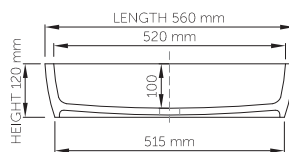

wide-edge

Product code: SWMBAS89  
 Size (l) x (w) x (h): 560mm x 365mm x 120mm  
 Top to waste: 100mm  
 Overflow: Internal Overflow / No overflow  
 Material: DADOquartz®  
 Finish: Matte / Polished  
 Mounting: Counter-top / Under-mount

Base dimensions: 515mm x 250mm  
 Edge width: 20mm  
 Waste diameter: 40mm  
 Weight: 6.5kg

**Shipping information**

Packing dimensions: 580mm x 340mm x 130mm  
 Shipping mass: 8.5kg