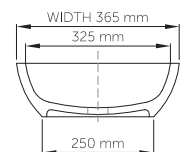

wide-edge

Product code: SWMBAS89  
 Size (l) x (w) x (h): 560mm x 365mm x 120mm  
 Top to waste: 100mm  
 Overflow: Internal Overflow / No overflow  
 Material: DADOquartz®  
 Finish: Matte / Polished  
 Mounting: Counter-top / Under-mount

Base dimensions: 515mm x 250mm  
 Edge width: 20mm  
 Waste diameter: 40mm  
 Weight: 6.5kg

**Shipping information**

Packing dimensions: 580mm x 340mm x 130mm  
 Shipping mass: 8.5kg