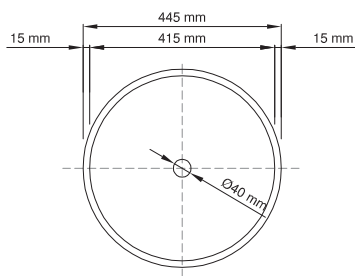

wide-edge

Product code: SWMBAS06  
 Size (l) x (w) x (h): 445mm x 445mm x 135mm  
 Top to waste: 115mm  
 Overflow: Internal overflow / No overflow  
 Material: DADOquartz®  
 Finish: Matte / Polished  
 Mounting: Counter-top / Under-mount

Base dimensions: 225mm  
 Edge width: 15mm  
 Waste diameter: 40mm  
 Weight: 10kg

#### Shipping information

Packing dimensions: 470mm x 470mm x 180mm  
 Shipping mass: 15kg