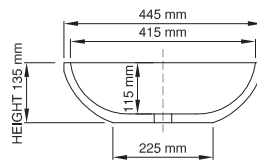

wide-edge

Product code: SWMBAS06  
 Size (l) x (w) x (h): 445mm x 445mm x 135mm  
 Top to waste: 115mm  
 Overflow: Internal overflow / No overflow  
 Material: DADOquartz®  
 Finish: Matte / Polished  
 Mounting: Counter-top / Under-mount

Base dimensions: 225mm  
 Edge width: 15mm  
 Waste diameter: 40mm  
 Weight: 10kg

#### Shipping information

Packing dimensions: 470mm x 470mm x 180mm  
 Shipping mass: 15kg