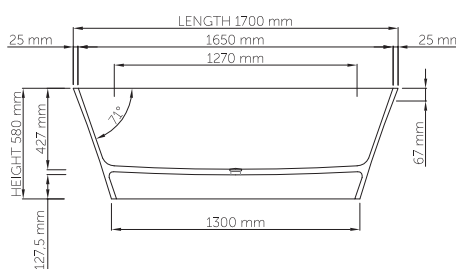

thin-edge

Product code: SBM039
 Size (l) x (w) x (h): 1700mm x 770mm x 580mm
 Waste to floor: 127.5mm
 Water capacity: 285 L
 Overflow: Internal Overflow / No overflow
 Material: DADOquartz®
 Finish: Matte / Polished

Base dimensions: 1300mm x 520mm
 Edge width: 25mm
 Waste diameter: 50mm
 Weight: 91kg

Shipping information

Packing dimensions: 1820mm x 850mm x 720mm
 Shipping mass: 141kg