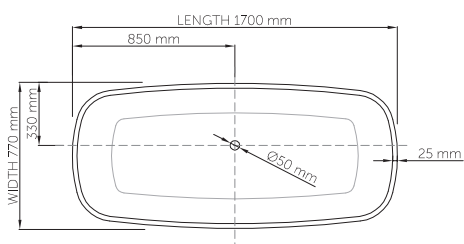

thin-edge

Product code: SBM039
 Size (l) x (w) x (h): 1700mm x 770mm x 580mm
 Waste to floor: 127.5mm
 Water capacity: 285 L
 Overflow: Internal Overflow / No overflow
 Material: DADOquartz®
 Finish: Matte / Polished

Base dimensions: 1300mm x 520mm
 Edge width: 25mm
 Waste diameter: 50mm
 Weight: 91kg

Shipping information

Packing dimensions: 1820mm x 850mm x 720mm
 Shipping mass: 141kg