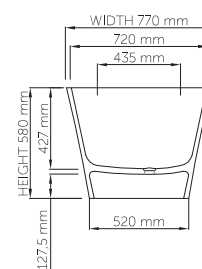

thin-edge

Product code: SBM039
 Size (l) x (w) x (h): 1700mm x 770mm x 580mm
 Waste to floor: 127.5mm
 Water capacity: 285 L
 Overflow: Internal Overflow / No overflow
 Material: DADOquartz®
 Finish: Matte / Polished

Base dimensions: 1300mm x 520mm
 Edge width: 25mm
 Waste diameter: 50mm
 Weight: 91kg

Shipping information

Packing dimensions: 1820mm x 850mm x 720mm
 Shipping mass: 141kg