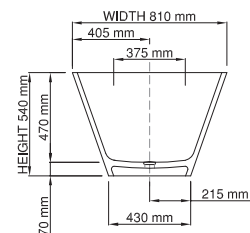

thin-edge

Product code: SBM046  
 Size (l) x (w) x (h): 1590mm x 810mm x 540mm  
 Waste to floor: 70mm  
 Water capacity: 291 L  
 Overflow: Internal overflow / No overflow  
 Material: DADOquartz®  
 Finish: Matte / Polished

Base dimensions: 840mm x 430mm  
 Edge width: 25mm  
 Waste diameter: 50mm  
 Weight: 100kg

### Shipping information

Packing dimensions: 1680mm x 850mm x 710mm  
 Shipping mass: 150kg