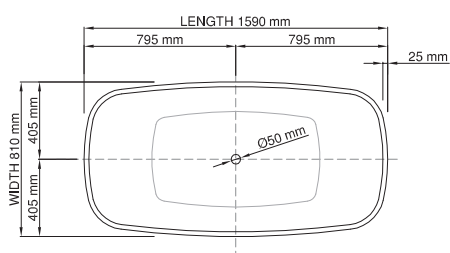

thin-edge

Product code: SBM046  
 Size (l) x (w) x (h): 1590mm x 810mm x 540mm  
 Waste to floor: 70mm  
 Water capacity: 291 L  
 Overflow: Internal overflow / No overflow  
 Material: DADOquartz®  
 Finish: Matte / Polished

Base dimensions: 840mm x 430mm  
 Edge width: 25mm  
 Waste diameter: 50mm  
 Weight: 100kg

### Shipping information

Packing dimensions: 1680mm x 850mm x 710mm  
 Shipping mass: 150kg