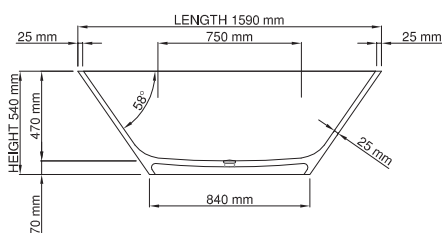

thin-edge

Product code: SBM046  
 Size (l) x (w) x (h): 1590mm x 810mm x 540mm  
 Waste to floor: 70mm  
 Water capacity: 291 L  
 Overflow: Internal overflow / No overflow  
 Material: DADOquartz®  
 Finish: Matte / Polished

Base dimensions: 840mm x 430mm  
 Edge width: 25mm  
 Waste diameter: 50mm  
 Weight: 100kg

### Shipping information

Packing dimensions: 1680mm x 850mm x 710mm  
 Shipping mass: 150kg