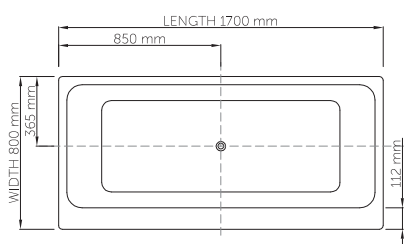

drop-in

Product code: SBM136
 Size (l) x (w) x (h): 1700mm x 800mm x 500mm
 Waste to floor: 10mm
 Water capacity: 290 L
 Overflow: Internal Overflow / No overflow
 Material: DADOquartz®
 Finish: Matte / Polished

Base dimensions: 1330mm x 562mm
 Edge width: 10mm - 21mm
 Waste diameter: 50mm
 Weight: 64kg
 Tap holes: No tap hole

Shipping information

Packing dimensions: 1820mm x 1620mm x 910mm
 Shipping mass: 114kg