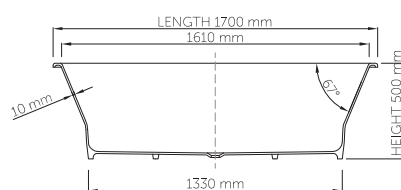

drop-in

Product code: SBM136
 Size (l) x (w) x (h): 1700mm x 800mm x 500mm
 Waste to floor: 10mm
 Water capacity: 290 L
 Overflow: Internal Overflow / No overflow
 Material: DADOquartz®
 Finish: Matte / Polished

Base dimensions: 1330mm x 562mm
 Edge width: 10mm - 21mm
 Waste diameter: 50mm
 Weight: 64kg
 Tap holes: No tap hole

Shipping information

Packing dimensions: 1820mm x 1620mm x 910mm
 Shipping mass: 114kg