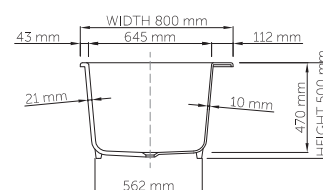

drop-in

Product code: SBM136
 Size (l) x (w) x (h): 1700mm x 800mm x 500mm
 Waste to floor: 10mm
 Water capacity: 290 L
 Overflow: Internal Overflow / No overflow
 Material: DADOquartz®
 Finish: Matte / Polished

Base dimensions: 1330mm x 562mm
 Edge width: 10mm - 21mm
 Waste diameter: 50mm
 Weight: 64kg
 Tap holes: No tap hole

Shipping information

Packing dimensions: 1820mm x 1620mm x 910mm
 Shipping mass: 114kg