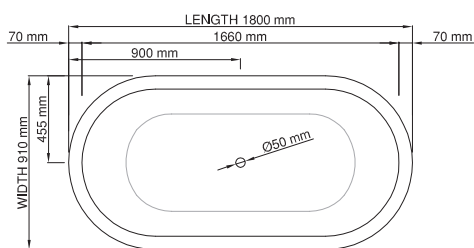

drop-in

Product code: SBM137
 Size (l) x (w) x (h): 1800mm x 910mm x 555mm
 Waste to floor: 40mm
 Water capacity: 293 L
 Overflow: Internal Overflow / No overflow
 Material: DADOquartz®
 Finish: Matte / Polished

Base dimensions: 1147mm x 597mm
 Edge width: 15mm - 30mm
 Waste diameter: 50mm
 Weight: 53kg
 Tap holes: No tap hole

Shipping information

Packing dimensions: 1820mm x 1190mm x 730mm
 Shipping mass: 103kg