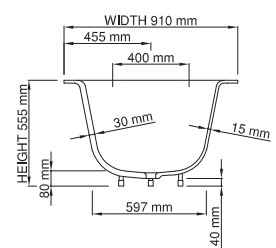

drop-in

Product code: SBM137
 Size (l) x (w) x (h): 1800mm x 910mm x 555mm
 Waste to floor: 40mm
 Water capacity: 293 L
 Overflow: Internal Overflow / No overflow
 Material: DADOquartz®
 Finish: Matte / Polished

Base dimensions: 1147mm x 597mm
 Edge width: 15mm - 30mm
 Waste diameter: 50mm
 Weight: 53kg
 Tap holes: No tap hole

Shipping information

Packing dimensions: 1820mm x 1190mm x 730mm
 Shipping mass: 103kg