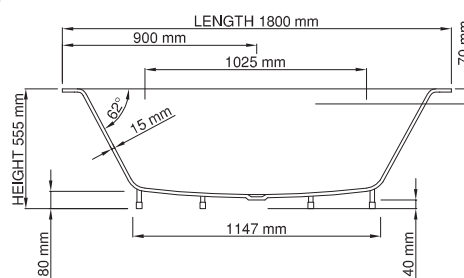

drop-in

Product code: SBM137
 Size (l) x (w) x (h): 1800mm x 910mm x 555mm
 Waste to floor: 40mm
 Water capacity: 293 L
 Overflow: Internal Overflow / No overflow
 Material: DADOquartz®
 Finish: Matte / Polished

Base dimensions: 1147mm x 597mm
 Edge width: 15mm - 30mm
 Waste diameter: 50mm
 Weight: 53kg
 Tap holes: No tap hole

Shipping information

Packing dimensions: 1820mm x 1190mm x 730mm
 Shipping mass: 103kg