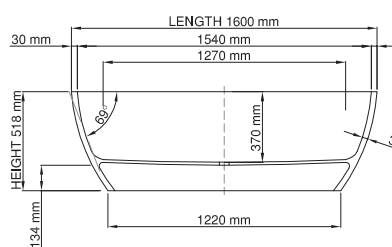

thin-edge

Product code: SBM018
 Size (l) x (w) x (h): 1600mm x 755mm x 518mm
 Waste to floor: 134mm
 Water capacity: 230 L
 Overflow: Internal Overflow / No overflow
 Material: DADOquartz®
 Finish: Matte / Polished

Base dimensions: 1220mm x 520mm
 Edge width: 30mm
 Waste diameter: 50mm
 Weight: 120kg

Shipping information

Packing dimensions: 1680mm x 800mm x 660mm
 Shipping mass: 170kg