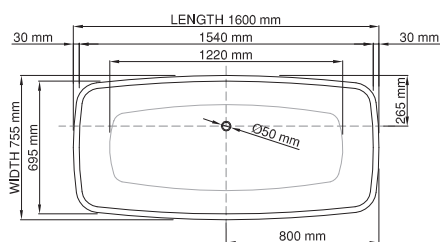

thin-edge

Product code: SBM018
 Size (l) x (w) x (h): 1600mm x 755mm x 518mm
 Waste to floor: 134mm
 Water capacity: 230 L
 Overflow: Internal Overflow / No overflow
 Material: DADOquartz®
 Finish: Matte / Polished

Base dimensions: 1220mm x 520mm
 Edge width: 30mm
 Waste diameter: 50mm
 Weight: 120kg

Shipping information

Packing dimensions: 1680mm x 800mm x 660mm
 Shipping mass: 170kg