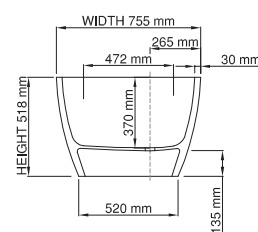

thin-edge

Product code: SBM018
 Size (l) x (w) x (h): 1600mm x 755mm x 518mm
 Waste to floor: 134mm
 Water capacity: 230 L
 Overflow: Internal Overflow / No overflow
 Material: DADOquartz®
 Finish: Matte / Polished

Base dimensions: 1220mm x 520mm
 Edge width: 30mm
 Waste diameter: 50mm
 Weight: 120kg

Shipping information

Packing dimensions: 1680mm x 800mm x 660mm
 Shipping mass: 170kg