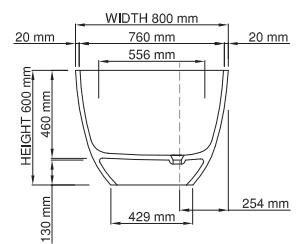

thin-edge

Product code: SBM059/1500  
 Size (l) x (w) x (h): 1500mm x 800mm x 600mm  
 Waste to floor: 130mm  
 Water capacity: 300 L  
 Overflow: Internal overflow / No overflow  
 Material: DADOquartz®  
 Finish: Matte / Polished

Base dimensions: 833mm x 429mm  
 Edge width: 20mm  
 Waste diameter: 50mm  
 Weight: 78kg

### Shipping information

Packing dimensions: 1680mm x 965mm x 730mm  
 Shipping mass: 128kg

thin-edge