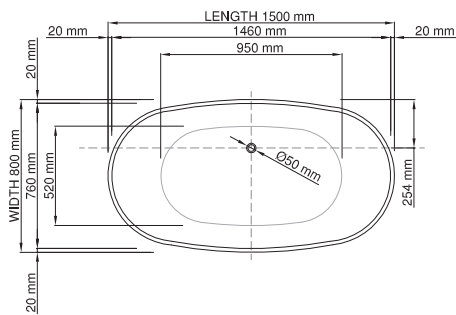

thin-edge

Product code: SBM059/1500  
 Size (l) x (w) x (h): 1500mm x 800mm x 600mm  
 Waste to floor: 130mm  
 Water capacity: 300 L  
 Overflow: Internal overflow / No overflow  
 Material: DADOquartz®  
 Finish: Matte / Polished

Base dimensions: 833mm x 429mm  
 Edge width: 20mm  
 Waste diameter: 50mm  
 Weight: 78kg

### Shipping information

Packing dimensions: 1680mm x 965mm x 730mm  
 Shipping mass: 128kg

thin-edge