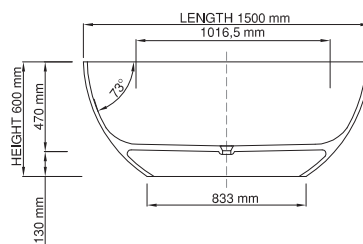

thin-edge

Product code: SBM059/1500  
 Size (l) x (w) x (h): 1500mm x 800mm x 600mm  
 Waste to floor: 130mm  
 Water capacity: 300 L  
 Overflow: Internal overflow / No overflow  
 Material: DADOquartz®  
 Finish: Matte / Polished

Base dimensions: 833mm x 429mm  
 Edge width: 20mm  
 Waste diameter: 50mm  
 Weight: 78kg

### Shipping information

Packing dimensions: 1680mm x 965mm x 730mm  
 Shipping mass: 128kg

thin-edge