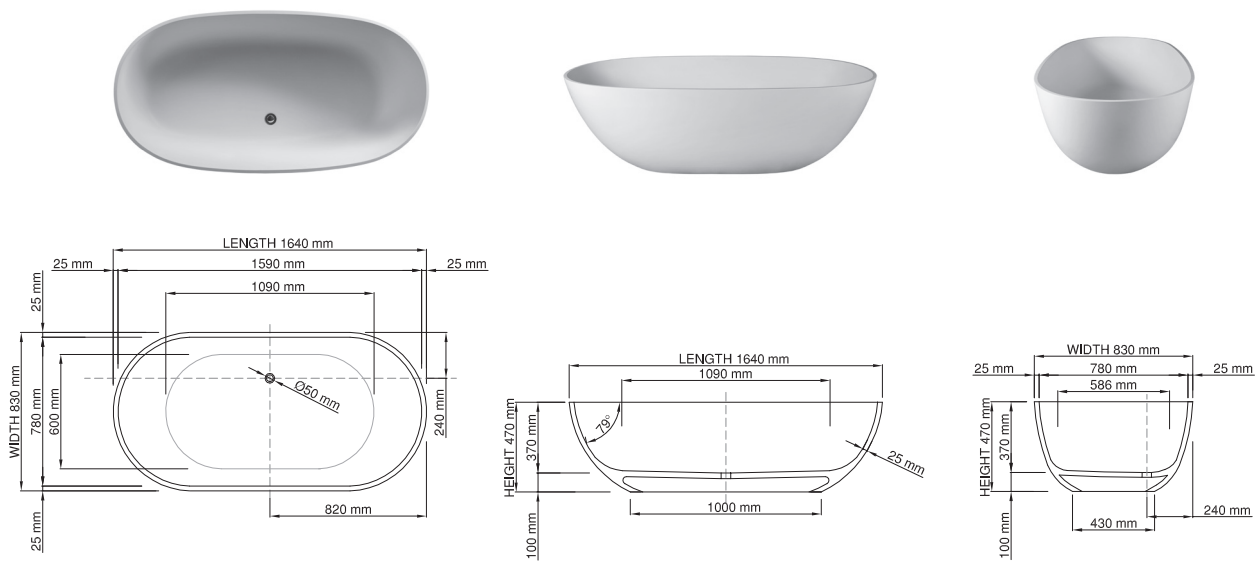

thin-edge

Product code: SBM059
 Size (l) x (w) x (h): 1640mm x 830mm x 470mm
 Waste to floor: 130mm
 Water capacity: 257 L
 Overflow: Internal overflow / No overflow
 Material: DADOquartz®
 Finish: Matte / Polished

Base dimensions: 1000mm x 430mm
 Edge width: 25mm
 Waste diameter: 50mm
 Weight: 80kg

Shipping information

Packing dimensions: 1790mm x 850mm x 670mm
 Shipping mass: 130kg