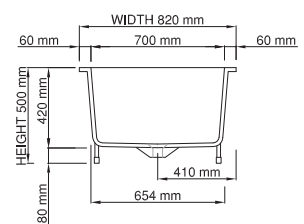

drop-in

Product code: SBM135
 Size (l) x (w) x (h): 1530mm x 820mm x 500mm
 Waste to floor: 30mm
 Water capacity: 258 L
 Overflow: Internal Overflow / No overflow
 Material: DADOquartz®
 Finish: Matte / Polished

Base dimensions: 930mm x 654mm
 Edge width: 10mm - 20mm
 Waste diameter: 50mm
 Weight: 33kg
 Tap holes: No tap hole

Shipping information

Packing dimensions: 1790mm x 850mm x 670mm
 Shipping mass: 83kg