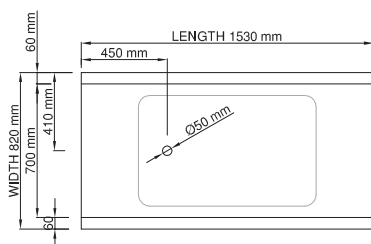

drop-in

Product code: SBM135
 Size (l) x (w) x (h): 1530mm x 820mm x 500mm
 Waste to floor: 30mm
 Water capacity: 258 L
 Overflow: Internal Overflow / No overflow
 Material: DADOquartz®
 Finish: Matte / Polished

Base dimensions: 930mm x 654mm
 Edge width: 10mm - 20mm
 Waste diameter: 50mm
 Weight: 33kg
 Tap holes: No tap hole

Shipping information

Packing dimensions: 1790mm x 850mm x 670mm
 Shipping mass: 83kg