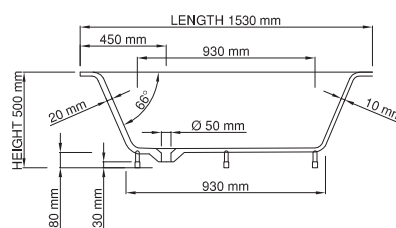

drop-in

Product code: SBM135
 Size (l) x (w) x (h): 1530mm x 820mm x 500mm
 Waste to floor: 30mm
 Water capacity: 258 L
 Overflow: Internal Overflow / No overflow
 Material: DADOquartz®
 Finish: Matte / Polished

Base dimensions: 930mm x 654mm
 Edge width: 10mm - 20mm
 Waste diameter: 50mm
 Weight: 33kg
 Tap holes: No tap hole

Shipping information

Packing dimensions: 1790mm x 850mm x 670mm
 Shipping mass: 83kg