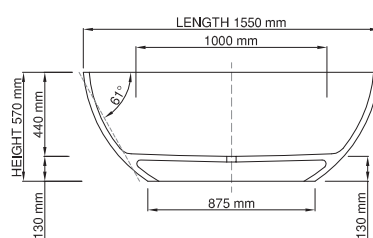

thin-edge

Product code: SBM070
 Size (l) x (w) x (h): 1550mm x 800mm x 570mm
 Waste to floor: 130mm
 Water capacity: 257 L
 Overflow: Internal Overflow / No overflow
 Material: DADOquartz®
 Finish: Matte / Polished

Base dimensions: 875mm x 597.5mm
 Edge width: 30mm
 Waste diameter: 50mm
 Weight: 80kg

Shipping information

Packing dimensions: 1590mm x 855mm x 810mm
 Shipping mass: 130kg