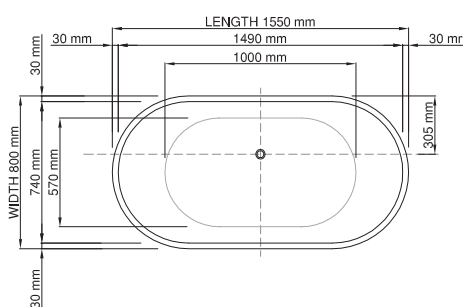

thin-edge

Product code: SBM070
 Size (l) x (w) x (h): 1550mm x 800mm x 570mm
 Waste to floor: 130mm
 Water capacity: 257 L
 Overflow: Internal Overflow / No overflow
 Material: DADOquartz®
 Finish: Matte / Polished

Base dimensions: 875mm x 597.5mm
 Edge width: 30mm
 Waste diameter: 50mm
 Weight: 80kg

Shipping information

Packing dimensions: 1590mm x 855mm x 810mm
 Shipping mass: 130kg