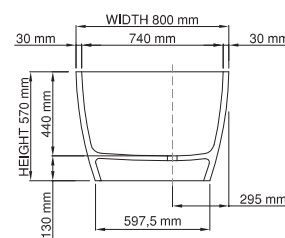

thin-edge

Product code: SBM070
 Size (l) x (w) x (h): 1550mm x 800mm x 570mm
 Waste to floor: 130mm
 Water capacity: 257 L
 Overflow: Internal Overflow / No overflow
 Material: DADOquartz®
 Finish: Matte / Polished

Base dimensions: 875mm x 597.5mm
 Edge width: 30mm
 Waste diameter: 50mm
 Weight: 80kg

Shipping information

Packing dimensions: 1590mm x 855mm x 810mm
 Shipping mass: 130kg