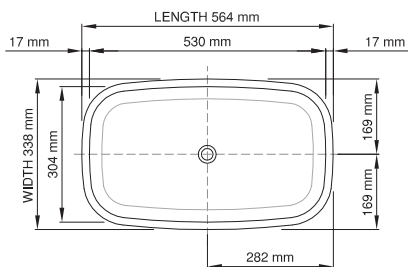

thin-edge

Product code: SWMBAS39
Size (l) x (w) x (h): 564mm x 338mm x 130mm
Top to waste: 111.5mm
Overflow: Internal overflow / No overflow
Material: DADOquartz®
Finish: Matte / Polished
Mounting: Counter-top / Under-mount

Base dimensions: 276mm x 246mm
Edge width: 17mm
Waste diameter: 40mm
Weight: 10kg

Shipping information

Packing dimensions: 580mm x 380mm x 150mm
Shipping mass: 11kg