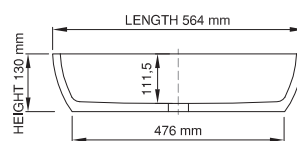

thin-edge

Product code: SWMBAS39
Size (l) x (w) x (h): 564mm x 338mm x 130mm
Top to waste: 111.5mm
Overflow: Internal overflow / No overflow
Material: DADOquartz®
Finish: Matte / Polished
Mounting: Counter-top / Under-mount

Base dimensions: 276mm x 246mm
Edge width: 17mm
Waste diameter: 40mm
Weight: 10kg

Shipping information

Packing dimensions: 580mm x 380mm x 150mm
Shipping mass: 11kg