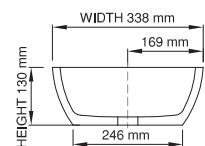

thin-edge

Product code: SWMBAS39
Size (l) x (w) x (h): 564mm x 338mm x 130mm
Top to waste: 111.5mm
Overflow: Internal overflow / No overflow
Material: DADOquartz®
Finish: Matte / Polished
Mounting: Counter-top / Under-mount

Base dimensions: 276mm x 246mm
Edge width: 17mm
Waste diameter: 40mm
Weight: 10kg

Shipping information

Packing dimensions: 580mm x 380mm x 150mm
Shipping mass: 11kg