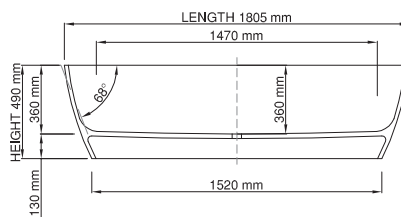

thin-edge

Product code: SBM065  
 Size (l) x (w) x (h): 1805mm x 820mm x 490mm  
 Waste to floor: 130mm  
 Water capacity: 280 L  
 Overflow: Internal overflow / No overflow  
 Material: DADOquartz®  
 Finish: Matte / Polished

Base dimensions: 1520mm x 595mm  
 Edge width: 20mm  
 Waste diameter: 50mm  
 Weight: 80kg

#### Shipping information

Packing dimensions: 1900mm x 1000mm x 665mm  
 Shipping mass: 1kg