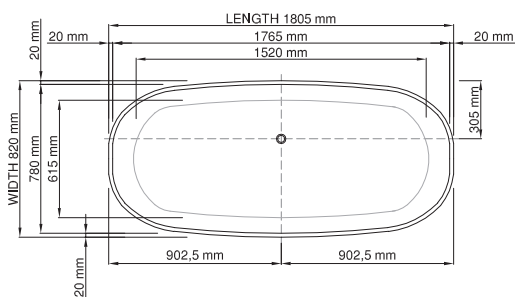

thin-edge

Product code: SBM065  
 Size (l) x (w) x (h): 1805mm x 820mm x 490mm  
 Waste to floor: 130mm  
 Water capacity: 280 L  
 Overflow: Internal overflow / No overflow  
 Material: DADOquartz®  
 Finish: Matte / Polished

Base dimensions: 1520mm x 595mm  
 Edge width: 20mm  
 Waste diameter: 50mm  
 Weight: 80kg

#### Shipping information

Packing dimensions: 1900mm x 1000mm x 665mm  
 Shipping mass: 1kg