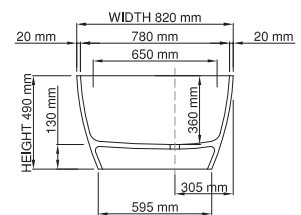

thin-edge

Product code: SBM065  
 Size (l) x (w) x (h): 1805mm x 820mm x 490mm  
 Waste to floor: 130mm  
 Water capacity: 280 L  
 Overflow: Internal overflow / No overflow  
 Material: DADOquartz®  
 Finish: Matte / Polished

Base dimensions: 1520mm x 595mm  
 Edge width: 20mm  
 Waste diameter: 50mm  
 Weight: 80kg

#### Shipping information

Packing dimensions: 1900mm x 1000mm x 665mm  
 Shipping mass: 1kg