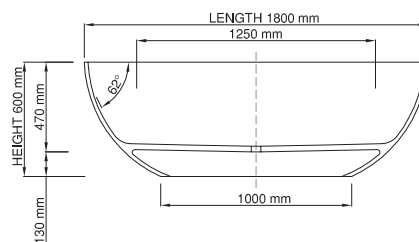

thin-edge

Product code: SBM084
 Size (l) x (w) x (h): 1800mm x 800mm x 600mm
 Waste to floor: 130mm
 Water capacity: 352 L
 Overflow: Internal Overflow / No overflow
 Material: DADOquartz®
 Finish: Matte / Polished

Base dimensions: 1000mm x 429mm
 Edge width: 20mm
 Waste diameter: 50mm
 Weight: 94kg

Shipping information

Packing dimensions: 1895mm x 965mm x 780mm
 Shipping mass: 144kg