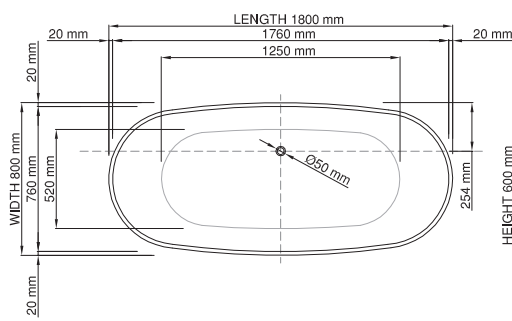

thin-edge

Product code: SBM084
 Size (l) x (w) x (h): 1800mm x 800mm x 600mm
 Waste to floor: 130mm
 Water capacity: 352 L
 Overflow: Internal Overflow / No overflow
 Material: DADOquartz®
 Finish: Matte / Polished

Base dimensions: 1000mm x 429mm
 Edge width: 20mm
 Waste diameter: 50mm
 Weight: 94kg

Shipping information

Packing dimensions: 1895mm x 965mm x 780mm
 Shipping mass: 144kg