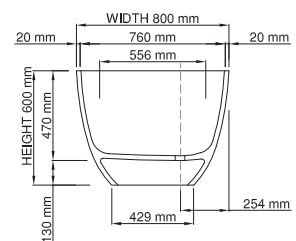

thin-edge

Product code: SBM084
 Size (l) x (w) x (h): 1800mm x 800mm x 600mm
 Waste to floor: 130mm
 Water capacity: 352 L
 Overflow: Internal Overflow / No overflow
 Material: DADOquartz®
 Finish: Matte / Polished

Base dimensions: 1000mm x 429mm
 Edge width: 20mm
 Waste diameter: 50mm
 Weight: 94kg

Shipping information

Packing dimensions: 1895mm x 965mm x 780mm
 Shipping mass: 144kg