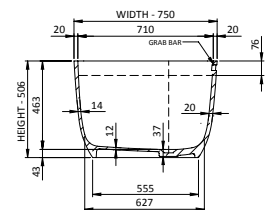

thin-edge

Size (l) x (w) x (h): 1800mm x 750mm x 506mm
 Waste to floor: 130mm
 Water capacity: 336 L
 Overflow: Internal overflow / No overflow
 Material: DADOquartz®
 Finish: Matte / Polished

Base dimensions: 1298mm x 555mm
 Edge width: 20mm
 Waste diameter: 50mm
 Weight: 89kg

Shipping information

Packing dimensions: 1895mm x 965mm x 780mm
 Shipping mass: 144kg