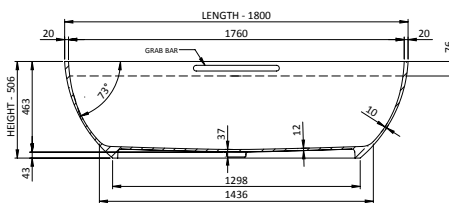

thin-edge

Size (l) x (w) x (h): 1800mm x 750mm x 506mm
 Waste to floor: 130mm
 Water capacity: 336 L
 Overflow: Internal overflow / No overflow
 Material: DADOquartz®
 Finish: Matte / Polished

Base dimensions: 1298mm x 555mm
 Edge width: 20mm
 Waste diameter: 50mm
 Weight: 89kg

Shipping information

Packing dimensions: 1895mm x 965mm x 780mm
 Shipping mass: 144kg