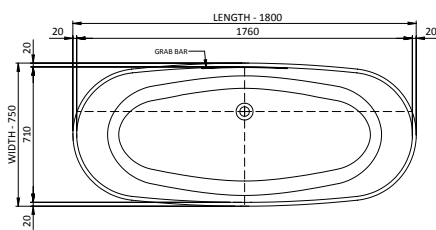

thin-edge

Size (l) x (w) x (h): 1800mm x 750mm x 506mm
 Waste to floor: 130mm
 Water capacity: 336 L
 Overflow: Internal overflow / No overflow
 Material: DADOquartz®
 Finish: Matte / Polished

Base dimensions: 1298mm x 555mm
 Edge width: 20mm
 Waste diameter: 50mm
 Weight: 89kg

Shipping information

Packing dimensions: 1895mm x 965mm x 780mm
 Shipping mass: 144kg