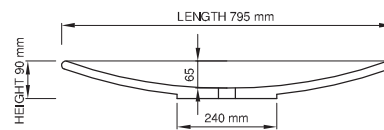

wide-edge

Product code: SWMBAS24
 Size (l) x (w) x (h): 795mm x 445mm x 90mm
 Top to waste: 65mm
 Overflow: Internal overflow / No overflow
 Material: DADOquartz®
 Finish: Matte / Polished
 Mounting: Counter-top / Under-mount

Base dimensions: 240mm x 100mm
 Edge width: 20mm
 Waste diameter: 40mm
 Weight: 15kg

Shipping information

Packing dimensions: 840mm x 500mm x 140mm
 Shipping mass: 20kg