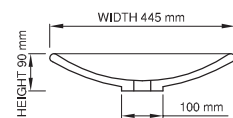

wide-edge

Product code: SWMBAS24
 Size (l) x (w) x (h): 795mm x 445mm x 90mm
 Top to waste: 65mm
 Overflow: Internal overflow / No overflow
 Material: DADOquartz®
 Finish: Matte / Polished
 Mounting: Counter-top / Under-mount

Base dimensions: 240mm x 100mm
 Edge width: 20mm
 Waste diameter: 40mm
 Weight: 15kg

Shipping information

Packing dimensions: 840mm x 500mm x 140mm
 Shipping mass: 20kg