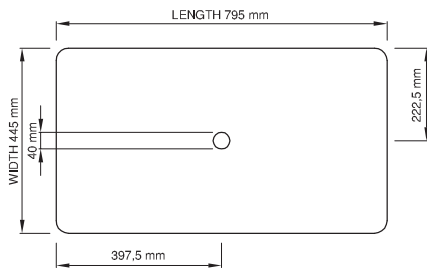

wide-edge

Product code: SWMBAS24
 Size (l) x (w) x (h): 795mm x 445mm x 90mm
 Top to waste: 65mm
 Overflow: Internal overflow / No overflow
 Material: DADOquartz®
 Finish: Matte / Polished
 Mounting: Counter-top / Under-mount

Base dimensions: 240mm x 100mm
 Edge width: 20mm
 Waste diameter: 40mm
 Weight: 15kg

Shipping information

Packing dimensions: 840mm x 500mm x 140mm
 Shipping mass: 20kg