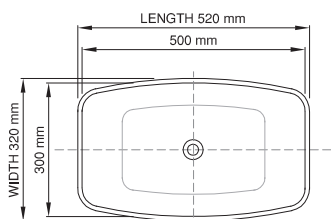

thin-edge

Product code: SWMBAS90
 Size (l) x (w) x (h): 520mm x 320mm x 125mm
 Top to waste: 111mm
 Overflow: Internal Overflow / No overflow
 Material: DADOquartz®
 Finish: Matte / Polished
 Mounting: Counter-top / Under-mount

Base dimensions: 320mm x 220mm
 Edge width: 10mm
 Waste diameter: 40mm
 Weight: 5.9kg

Shipping information

Packing dimensions: 600mm x 400mm x 140mm
 Shipping mass: 7.9kg