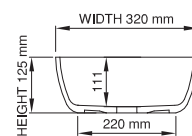

thin-edge

Product code: SWMBAS90
 Size (l) x (w) x (h): 520mm x 320mm x 125mm
 Top to waste: 111mm
 Overflow: Internal Overflow / No overflow
 Material: DADOquartz®
 Finish: Matte / Polished
 Mounting: Counter-top / Under-mount

Base dimensions: 320mm x 220mm
 Edge width: 10mm
 Waste diameter: 40mm
 Weight: 5.9kg

Shipping information

Packing dimensions: 600mm x 400mm x 140mm
 Shipping mass: 7.9kg