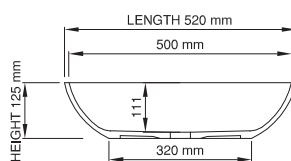

thin-edge

Product code: SWMBAS90
 Size (l) x (w) x (h): 520mm x 320mm x 125mm
 Top to waste: 111mm
 Overflow: Internal Overflow / No overflow
 Material: DADOquartz®
 Finish: Matte / Polished
 Mounting: Counter-top / Under-mount

Base dimensions: 320mm x 220mm
 Edge width: 10mm
 Waste diameter: 40mm
 Weight: 5.9kg

Shipping information

Packing dimensions: 600mm x 400mm x 140mm
 Shipping mass: 7.9kg