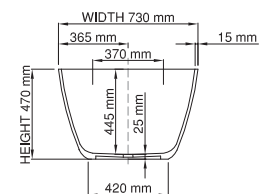

thin-edge

Product code: SBM079
Size (l) x (w) x (h): 1625mm x 730mm x 470mm
Water capacity: 287 L
Overflow: Internal Overflow / No overflow
Material: DADOquartz®
Finish: Matte / Polished

Base dimensions: 750mm x 420mm
Edge width: 15mm
Waste diameter: 50mm
Weight: 60kg

Shipping information

Packing dimensions: 1680mm x 780mm x 640mm
Shipping mass: 110kg