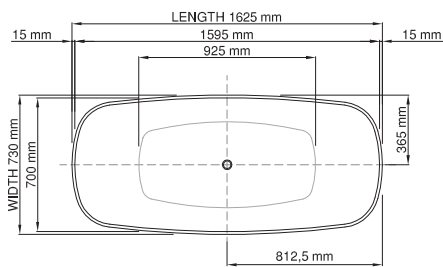

thin-edge

Product code: SBM079
Size (l) x (w) x (h): 1625mm x 730mm x 470mm
Water capacity: 287 L
Overflow: Internal Overflow / No overflow
Material: DADOquartz®
Finish: Matte / Polished

Base dimensions: 750mm x 420mm
Edge width: 15mm
Waste diameter: 50mm
Weight: 60kg

Shipping information

Packing dimensions: 1680mm x 780mm x 640mm
Shipping mass: 110kg