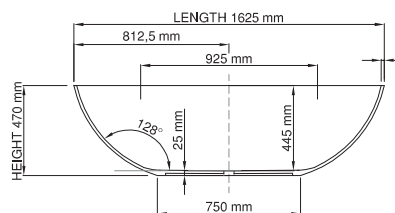

thin-edge

Product code: SBM079
Size (l) x (w) x (h): 1625mm x 730mm x 470mm
Water capacity: 287 L
Overflow: Internal Overflow / No overflow
Material: DADOquartz®
Finish: Matte / Polished

Base dimensions: 750mm x 420mm
Edge width: 15mm
Waste diameter: 50mm
Weight: 60kg

Shipping information

Packing dimensions: 1680mm x 780mm x 640mm
Shipping mass: 110kg