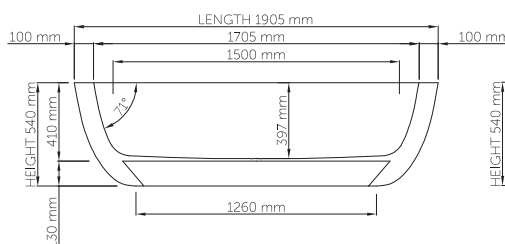

wide-edge

Product code: SBM071
 Size (l) x (w) x (h): 1905mm x 1260mm x 540mm
 Waste to floor: 130mm
 Water capacity: 275 L
 Overflow: Internal overflow / No overflow
 Material: DADOquartz®
 Finish: Matte / Polished

Base dimensions: 1260mm x 450mm
 Edge width: 100mm
 Waste diameter: 50mm
 Weight: 130kg

Shipping information

Packing dimensions: 1960mm x 1310mm x 700mm
 Shipping mass: 165kg