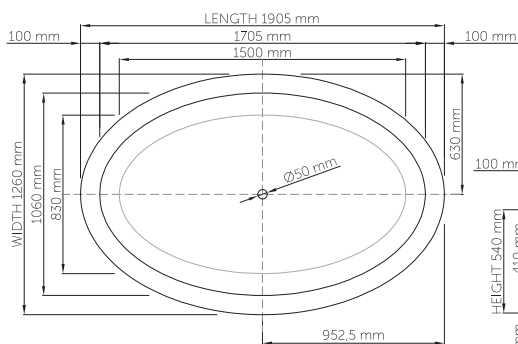

wide-edge

Product code: SBM071
 Size (l) x (w) x (h): 1905mm x 1260mm x 540mm
 Waste to floor: 130mm
 Water capacity: 275 L
 Overflow: Internal overflow / No overflow
 Material: DADOquartz®
 Finish: Matte / Polished

Base dimensions: 1260mm x 450mm
 Edge width: 100mm
 Waste diameter: 50mm
 Weight: 130kg

Shipping information

Packing dimensions: 1960mm x 1310mm x 700mm
 Shipping mass: 165kg