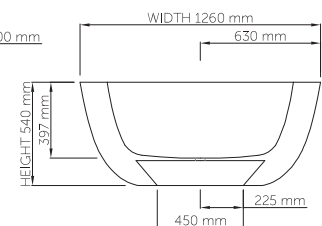

wide-edge

Product code: SBM071
 Size (l) x (w) x (h): 1905mm x 1260mm x 540mm
 Waste to floor: 130mm
 Water capacity: 275 L
 Overflow: Internal overflow / No overflow
 Material: DADOquartz®
 Finish: Matte / Polished

Base dimensions: 1260mm x 450mm
 Edge width: 100mm
 Waste diameter: 50mm
 Weight: 130kg

Shipping information

Packing dimensions: 1960mm x 1310mm x 700mm
 Shipping mass: 165kg