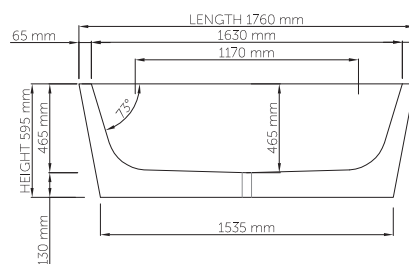

wide-edge

Product code: SBM054  
 Size (l) x (w) x (h): 1760mm x 800mm x 595mm  
 Waste to floor: 130mm  
 Water capacity: 280 L  
 Overflow: Internal overflow / No overflow  
 Material: DADOquartz®  
 Finish: Matte / Polished

Base dimensions: 1535mm x 690mm  
 Edge width: 65mm  
 Waste diameter: 50mm  
 Weight: 135kg

#### Shipping information

Packing dimensions: 1800mm x 900mm x 810mm  
 Shipping mass: 185kg