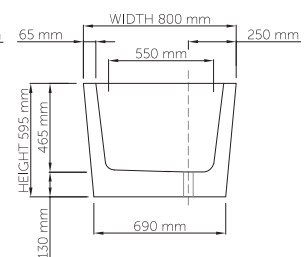

wide-edge

Product code: SBM054  
 Size (l) x (w) x (h): 1760mm x 800mm x 595mm  
 Waste to floor: 130mm  
 Water capacity: 280 L  
 Overflow: Internal overflow / No overflow  
 Material: DADOquartz®  
 Finish: Matte / Polished

Base dimensions: 1535mm x 690mm  
 Edge width: 65mm  
 Waste diameter: 50mm  
 Weight: 135kg

#### Shipping information

Packing dimensions: 1800mm x 900mm x 810mm  
 Shipping mass: 185kg