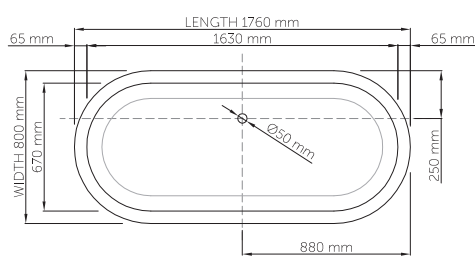

wide-edge

Product code: SBM054  
 Size (l) x (w) x (h): 1760mm x 800mm x 595mm  
 Waste to floor: 130mm  
 Water capacity: 280 L  
 Overflow: Internal overflow / No overflow  
 Material: DADOquartz®  
 Finish: Matte / Polished

Base dimensions: 1535mm x 690mm  
 Edge width: 65mm  
 Waste diameter: 50mm  
 Weight: 135kg

#### Shipping information

Packing dimensions: 1800mm x 900mm x 810mm  
 Shipping mass: 185kg