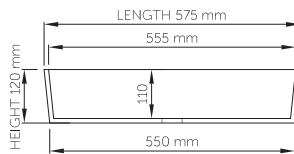

thin-edge

Product code: SWMBAS16  
Size (l) x (w) x (h): 575mm x 245mm x 120mm  
Top to waste: 110mm  
Overflow: Internal Overflow / No overflow  
Material: DADOquartz®  
Finish: Matte / Polished  
Mounting: Counter-top / Under-mount

Base dimensions: 550mm x 215mm  
Edge width: 10mm  
Waste diameter: 40mm  
Weight: 10kg

### Shipping information

Packing dimensions: 590mm x 590mm x 200mm  
Shipping mass: 12kg