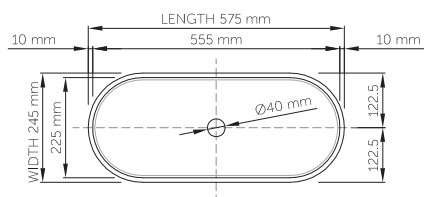

thin-edge

Product code: SWMBAS16  
Size (l) x (w) x (h): 575mm x 245mm x 120mm  
Top to waste: 110mm  
Overflow: Internal Overflow / No overflow  
Material: DADOquartz®  
Finish: Matte / Polished  
Mounting: Counter-top / Under-mount

Base dimensions: 550mm x 215mm  
Edge width: 10mm  
Waste diameter: 40mm  
Weight: 10kg

### Shipping information

Packing dimensions: 590mm x 590mm x 200mm  
Shipping mass: 12kg