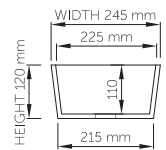

thin-edge

Product code: SWMBAS16  
Size (l) x (w) x (h): 575mm x 245mm x 120mm  
Top to waste: 110mm  
Overflow: Internal Overflow / No overflow  
Material: DADOquartz®  
Finish: Matte / Polished  
Mounting: Counter-top / Under-mount

Base dimensions: 550mm x 215mm  
Edge width: 10mm  
Waste diameter: 40mm  
Weight: 10kg

### Shipping information

Packing dimensions: 590mm x 590mm x 200mm  
Shipping mass: 12kg