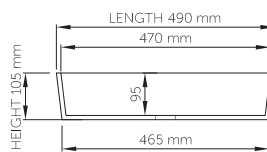

thin-edge

Product code: SWMBAS17
 Size (l) x (w) x (h): 490mm x 220mm x 105mm
 Top to waste: 95mm
 Overflow: Internal Overflow / No overflow
 Material: DADOquartz®
 Finish: Matte / Polished
 Mounting: Counter-top / Under-mount

Base dimensions: 465mm x 190mm
 Edge width: 10mm
 Waste diameter: 40mm
 Weight: 5kg

Shipping information

Packing dimensions: 590mm x 590mm x 200mm
 Shipping mass: 7kg