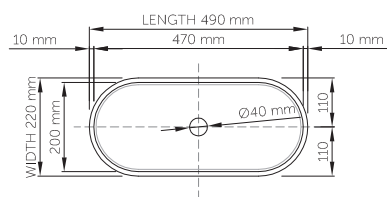

thin-edge

Product code: SWMBAS17
 Size (l) x (w) x (h): 490mm x 220mm x 105mm
 Top to waste: 95mm
 Overflow: Internal Overflow / No overflow
 Material: DADOquartz®
 Finish: Matte / Polished
 Mounting: Counter-top / Under-mount

Base dimensions: 465mm x 190mm
 Edge width: 10mm
 Waste diameter: 40mm
 Weight: 5kg

Shipping information

Packing dimensions: 590mm x 590mm x 200mm
 Shipping mass: 7kg