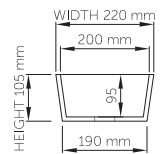

thin-edge

Product code: SWMBAS17
 Size (l) x (w) x (h): 490mm x 220mm x 105mm
 Top to waste: 95mm
 Overflow: Internal Overflow / No overflow
 Material: DADOquartz®
 Finish: Matte / Polished
 Mounting: Counter-top / Under-mount

Base dimensions: 465mm x 190mm
 Edge width: 10mm
 Waste diameter: 40mm
 Weight: 5kg

Shipping information

Packing dimensions: 590mm x 590mm x 200mm
 Shipping mass: 7kg