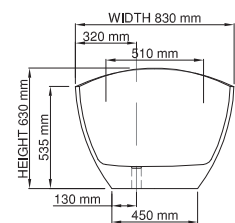

thin-edge

Product code: SBM066
 Size (l) x (w) x (h): 1715mm x 830mm x 535/630mm
 Waste to floor: 115mm
 Water capacity: 290 L
 Overflow: Internal Overflow / No overflow
 Material: DADOquartz®
 Finish: Matte / Polished

Base dimensions: 715mm x 450mm
 Edge width: 20mm
 Waste diameter: 50mm
 Weight: 90kg

Shipping information

Packing dimensions: 1800mm x 910mm x 770mm
 Shipping mass: 140kg