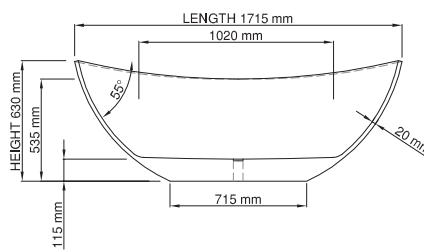

thin-edge

Product code: SBM066
 Size (l) x (w) x (h): 1715mm x 830mm x 535/630mm
 Waste to floor: 115mm
 Water capacity: 290 L
 Overflow: Internal Overflow / No overflow
 Material: DADOquartz®
 Finish: Matte / Polished

Base dimensions: 715mm x 450mm
 Edge width: 20mm
 Waste diameter: 50mm
 Weight: 90kg

Shipping information

Packing dimensions: 1800mm x 910mm x 770mm
 Shipping mass: 140kg