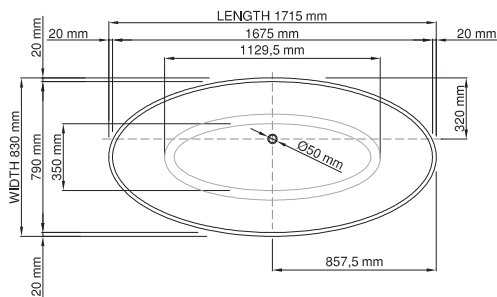

thin-edge

Product code: SBM066
 Size (l) x (w) x (h): 1715mm x 830mm x 535/630mm
 Waste to floor: 115mm
 Water capacity: 290 L
 Overflow: Internal Overflow / No overflow
 Material: DADOquartz®
 Finish: Matte / Polished

Base dimensions: 715mm x 450mm
 Edge width: 20mm
 Waste diameter: 50mm
 Weight: 90kg

Shipping information

Packing dimensions: 1800mm x 910mm x 770mm
 Shipping mass: 140kg