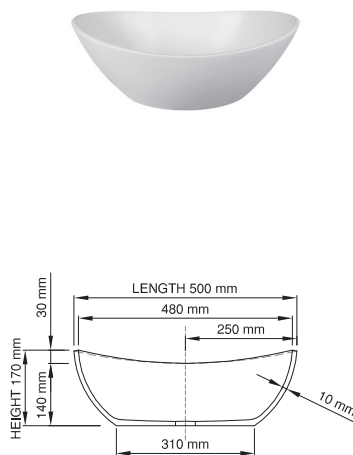

thin-edge

Product code: SWMBAS76
 Size (l) x (w) x (h): 500mm x 380mm x 170mm
 Top to waste: 140mm
 Overflow: Internal Overflow / No overflow
 Material: DADOquartz®
 Finish: Matte / Polished
 Mounting: Counter-top

Base dimensions: 310mm x 245mm
 Edge width: 10mm
 Waste diameter: 40mm
 Weight: 6kg

Shipping information

Packing dimensions: 550mm x 500mm x 200mm
 Shipping mass: 8kg