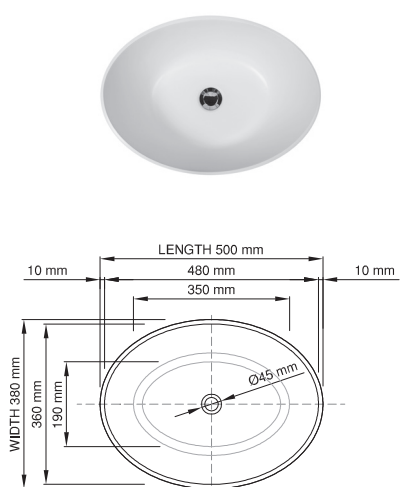

thin-edge

Product code: SWMBAS76
 Size (l) x (w) x (h): 500mm x 380mm x 170mm
 Top to waste: 140mm
 Overflow: Internal Overflow / No overflow
 Material: DADOquartz®
 Finish: Matte / Polished
 Mounting: Counter-top

Base dimensions: 310mm x 245mm
 Edge width: 10mm
 Waste diameter: 40mm
 Weight: 6kg

Shipping information

Packing dimensions: 550mm x 500mm x 200mm
 Shipping mass: 8kg