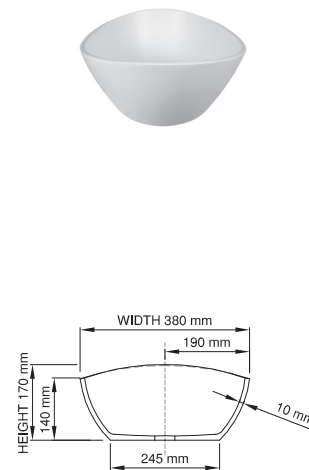

thin-edge

Product code: SWMBAS76
 Size (l) x (w) x (h): 500mm x 380mm x 170mm
 Top to waste: 140mm
 Overflow: Internal Overflow / No overflow
 Material: DADOquartz®
 Finish: Matte / Polished
 Mounting: Counter-top

Base dimensions: 310mm x 245mm
 Edge width: 10mm
 Waste diameter: 40mm
 Weight: 6kg

Shipping information

Packing dimensions: 550mm x 500mm x 200mm
 Shipping mass: 8kg