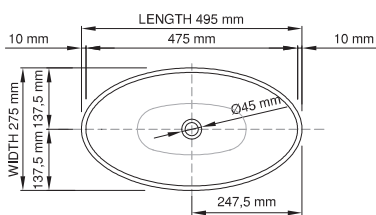

thin-edge

Product code: SWMBAS68
 Size (l) x (w) x (h): 495mm x 275mm x 165mm
 Top to waste: 130mm
 Overflow: Internal Overflow / No overflow
 Material: DADOquartz®
 Finish: Matte / Polished
 Mounting: Counter-top

Base dimensions: 250mm x 140mm
 Edge width: 10mm
 Waste diameter: 40mm
 Weight: 4kg

Shipping information

Packing dimensions: 520mm x 500mm x 180mm
 Shipping mass: 6kg