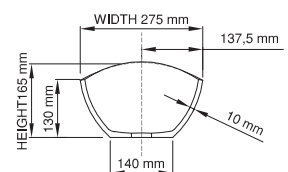

thin-edge

Product code: SWMBAS68
 Size (l) x (w) x (h): 495mm x 275mm x 165mm
 Top to waste: 130mm
 Overflow: Internal Overflow / No overflow
 Material: DADOquartz®
 Finish: Matte / Polished
 Mounting: Counter-top

Base dimensions: 250mm x 140mm
 Edge width: 10mm
 Waste diameter: 40mm
 Weight: 4kg

Shipping information

Packing dimensions: 520mm x 500mm x 180mm
 Shipping mass: 6kg