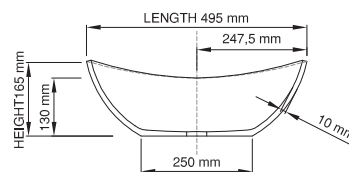

thin-edge

Product code: SWMBAS68
 Size (l) x (w) x (h): 495mm x 275mm x 165mm
 Top to waste: 130mm
 Overflow: Internal Overflow / No overflow
 Material: DADOquartz®
 Finish: Matte / Polished
 Mounting: Counter-top

Base dimensions: 250mm x 140mm
 Edge width: 10mm
 Waste diameter: 40mm
 Weight: 4kg

Shipping information

Packing dimensions: 520mm x 500mm x 180mm
 Shipping mass: 6kg