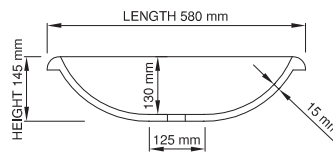

wide-edge

Product code: SWMBAS08
 Size (l) x (w) x (h): 580mm x 440mm x 145mm
 Top to waste: 130mm
 Overflow: Internal Overflow / No overflow
 Material: DADOquartz®
 Finish: Matte / Polished
 Mounting: Counter-top

Base dimensions: 125mm
 Edge width: 15mm
 Waste diameter: 40mm - fits Bespoke plug
 Weight: 10kg

Shipping information

Packing dimensions: 585mm x 430mm x 175mm
 Shipping mass: 12kg