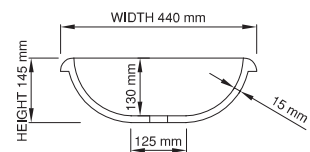

wide-edge

Product code: SWMBAS08
 Size (l) x (w) x (h): 580mm x 440mm x 145mm
 Top to waste: 130mm
 Overflow: Internal Overflow / No overflow
 Material: DADOquartz®
 Finish: Matte / Polished
 Mounting: Counter-top

Base dimensions: 125mm
 Edge width: 15mm
 Waste diameter: 40mm - fits Bespoke plug
 Weight: 10kg

Shipping information

Packing dimensions: 585mm x 430mm x 175mm
 Shipping mass: 12kg