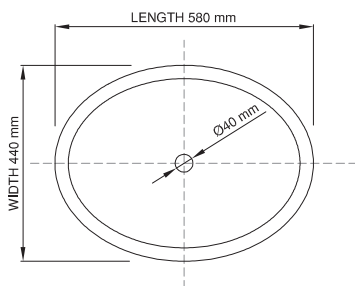

wide-edge

Product code: SWMBAS08
 Size (l) x (w) x (h): 580mm x 440mm x 145mm
 Top to waste: 130mm
 Overflow: Internal Overflow / No overflow
 Material: DADOquartz®
 Finish: Matte / Polished
 Mounting: Counter-top

Base dimensions: 125mm
 Edge width: 15mm
 Waste diameter: 40mm - fits Bespoke plug
 Weight: 10kg

Shipping information

Packing dimensions: 585mm x 430mm x 175mm
 Shipping mass: 12kg