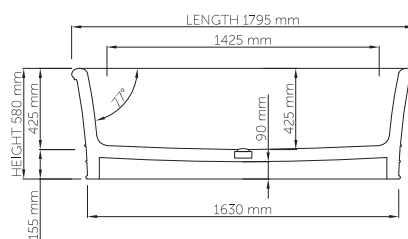

wide-edge

Product code: SBM007
 Size (l) x (w) x (h): 1795mm x 900mm x 580mm
 Waste to floor: 155mm
 Water capacity: 300 L
 Overflow: Internal Overflow / No overflow
 Material: DADOquartz®
 Finish: Matte / Polished

Base dimensions: 1630mm x 730mm
 Edge width: 82.5mm
 Waste diameter: 50mm
 Weight: 120kg

Shipping information

Packing dimensions: 1850mm x 940mm x 750mm
 Shipping mass: 170kg