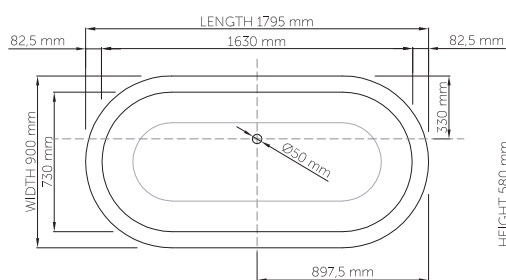

wide-edge

Product code: SBM007
 Size (l) x (w) x (h): 1795mm x 900mm x 580mm
 Waste to floor: 155mm
 Water capacity: 300 L
 Overflow: Internal Overflow / No overflow
 Material: DADOquartz®
 Finish: Matte / Polished

Base dimensions: 1630mm x 730mm
 Edge width: 82.5mm
 Waste diameter: 50mm
 Weight: 120kg

Shipping information

Packing dimensions: 1850mm x 940mm x 750mm
 Shipping mass: 170kg