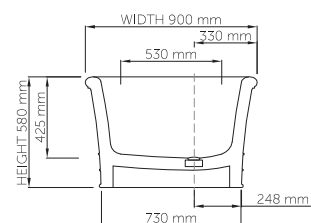

wide-edge

Product code: SBM007
 Size (l) x (w) x (h): 1795mm x 900mm x 580mm
 Waste to floor: 155mm
 Water capacity: 300 L
 Overflow: Internal Overflow / No overflow
 Material: DADOquartz®
 Finish: Matte / Polished

Base dimensions: 1630mm x 730mm
 Edge width: 82.5mm
 Waste diameter: 50mm
 Weight: 120kg

Shipping information

Packing dimensions: 1850mm x 940mm x 750mm
 Shipping mass: 170kg