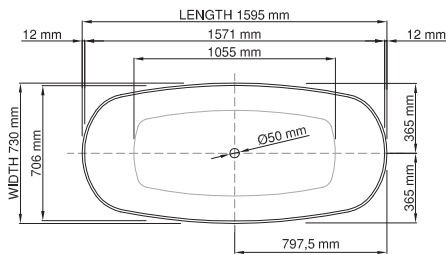

thin-edge

Product code: SBM083
 Size (l) x (w) x (h): 1595mm x 730mm x 475mm
 Water capacity: 260 L
 Overflow: Internal Overflow / No overflow
 Material: DADOquartz®
 Finish: Matte / Polished

Base dimensions: 840mm x 420mm
 Edge width: 12mm
 Waste diameter: 50mm
 Weight: 59kg

Shipping information

Packing dimensions: 1645mm x 780mm x 625mm
 Shipping mass: 109kg