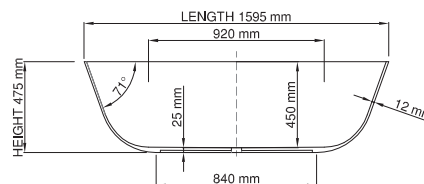

thin-edge

Product code: SBM083
 Size (l) x (w) x (h): 1595mm x 730mm x 475mm
 Water capacity: 260 L
 Overflow: Internal Overflow / No overflow
 Material: DADOquartz®
 Finish: Matte / Polished

Base dimensions: 840mm x 420mm
 Edge width: 12mm
 Waste diameter: 50mm
 Weight: 59kg

Shipping information

Packing dimensions: 1645mm x 780mm x 625mm
 Shipping mass: 109kg