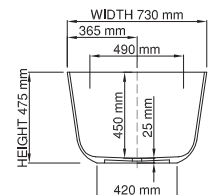

thin-edge

Product code: SBM083
 Size (l) x (w) x (h): 1595mm x 730mm x 475mm
 Water capacity: 260 L
 Overflow: Internal Overflow / No overflow
 Material: DADOquartz®
 Finish: Matte / Polished

Base dimensions: 840mm x 420mm
 Edge width: 12mm
 Waste diameter: 50mm
 Weight: 59kg

Shipping information

Packing dimensions: 1645mm x 780mm x 625mm
 Shipping mass: 109kg